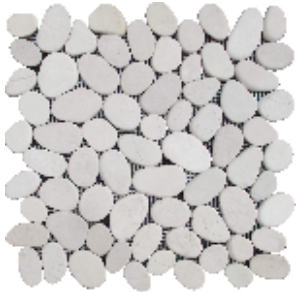

Sliced Pebbles

White
MPE-0300