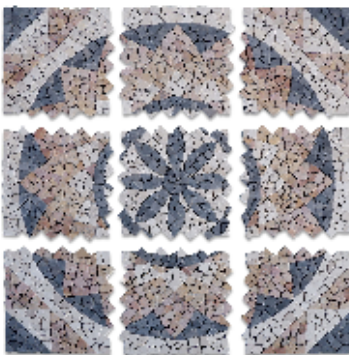

# Mosaic Pattern

Pattern Connecting System  
90 Cm x 90 Cm  
9 Pcs Connecting ( 30 cm x 30 cm )