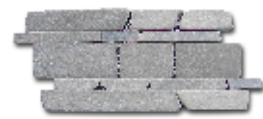

Grey
MST-0114