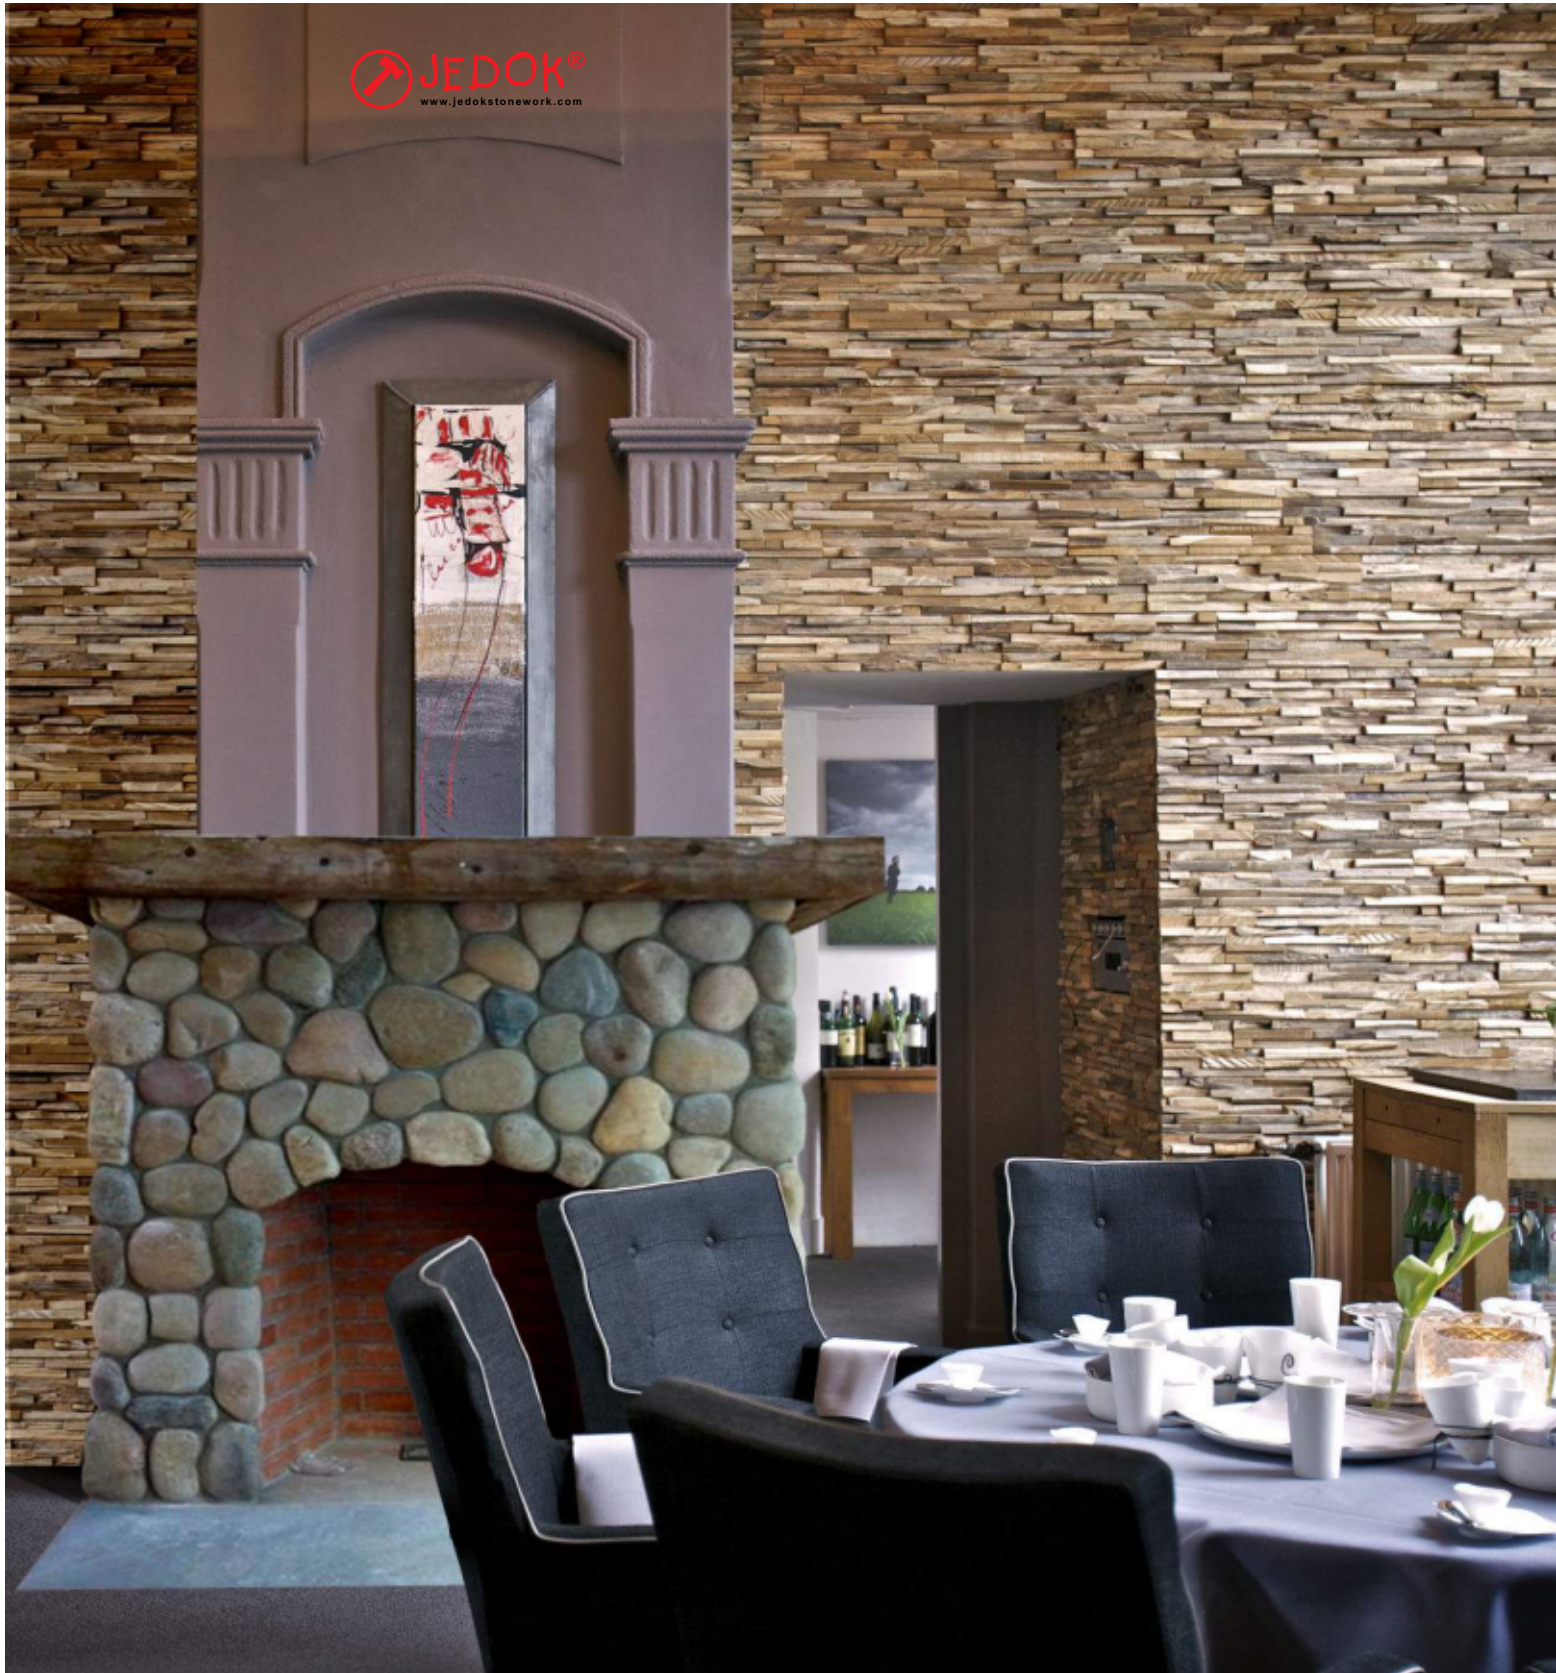

E24

Teak Wood Cladding E24

E24 Erosion rustic Mix 2 & 4 cm

Material : Recycle Teak Wood

Thickness : 24 mm

Size : 200 x 500 mm (Inner)

Box Size : 550 x 240 x 200 mm

Load 20ft : 1 pallet = 36 boxes x 20 pallets

10 Pcs / Box = 1 Sqm