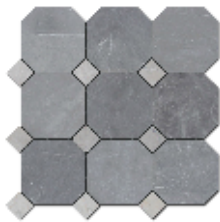

Grey dot White
MPQ-0781