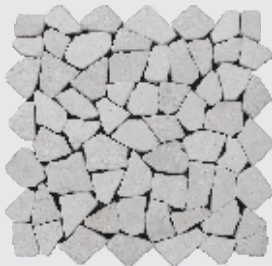

Tumbled Mosaic Connecting Series

White
MOS-0001